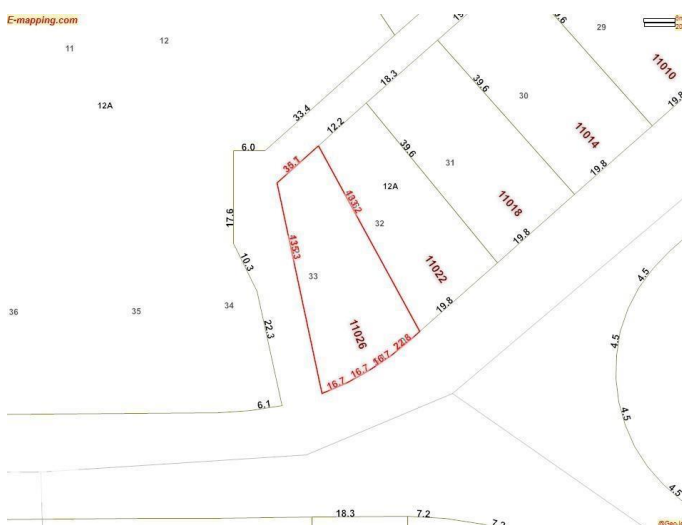

Courtesy Of Jeffrey Keasey Of Century 21 Masters

\$550,000 - 11026 110 Avenue, Edmonton

MLS® #E4456410

\$550,000

3 Bedroom, 2.00 Bathroom, 1,679 sqft
Single Family on 0.00 Acres

Queen Mary Park, Edmonton, AB

DOUBLE WIDE CORNER LOT! OVER 13,380 SQ.FT OF RS ZONED LAND COMBINED. THE LIST PRICE IS PER LOT. PROPERTIES 11026 - 110 Avenue & 11022-110 Avenue located next to 3 green fields/parks in Queen Mary Park. Steps from Nait campus, Kingsway Mall, Grant Macewan, & Downtown. Perfect for redevelopment or investment opportunity! Houses could be Sold separately.

Built in 1953

Essential Information

MLS® #	E4456410
Price	\$550,000
Bedrooms	3
Bathrooms	2.00
Full Baths	2
Square Footage	1,679
Acres	0.00
Year Built	1953
Type	Single Family
Sub-Type	Detached Single Family
Style	1 and Half Storey
Status	Active

Community Information

Address 11026 110 Avenue

Area	Edmonton
Subdivision	Queen Mary Park
City	Edmonton
County	ALBERTA
Province	AB
Postal Code	T5H 1H9

Amenities

Amenities	See Remarks
Parking	Front Drive Access, Single Garage Detached