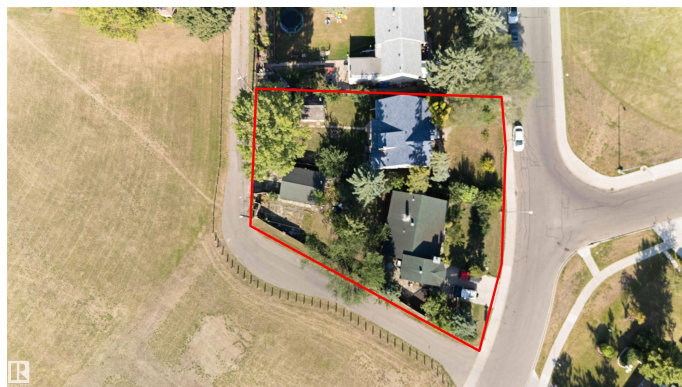

Courtesy Of Jeffrey Keasey Of Century 21 Masters

\$550,000 - 11026 110 Avenue, Edmonton

MLS® #E4456410

\$550,000

3 Bedroom, 2.00 Bathroom, 1,679 sqft
Single Family on 0.00 Acres

Queen Mary Park, Edmonton, AB

DOUBLE WIDE CORNER LOT! OVER 13,380 SQ.FT OF RS ZONED LAND COMBINED. THE LIST PRICE IS PER LOT. PROPERTIES 11026 - 110 Avenue & 11022-110 Avenue located next to 3 green fields/parks in Queen Mary Park. Steps from Nait campus, Kingsway Mall, Grant Macewan, & Downtown. Perfect for redevelopment or investment opportunity! Houses could be Sold separately.

Built in 1953

Essential Information

MLS® #	E4456410
Price	\$550,000
Bedrooms	3
Bathrooms	2.00
Full Baths	2
Square Footage	1,679
Acres	0.00
Year Built	1953
Type	Single Family
Sub-Type	Detached Single Family
Style	1 and Half Storey
Status	Active

Community Information

Address 11026 110 Avenue

Area	Edmonton
Subdivision	Queen Mary Park
City	Edmonton
County	ALBERTA
Province	AB
Postal Code	T5H 1H9

Amenities

Amenities	See Remarks
Parking	Front Drive Access, Single Garage Detached